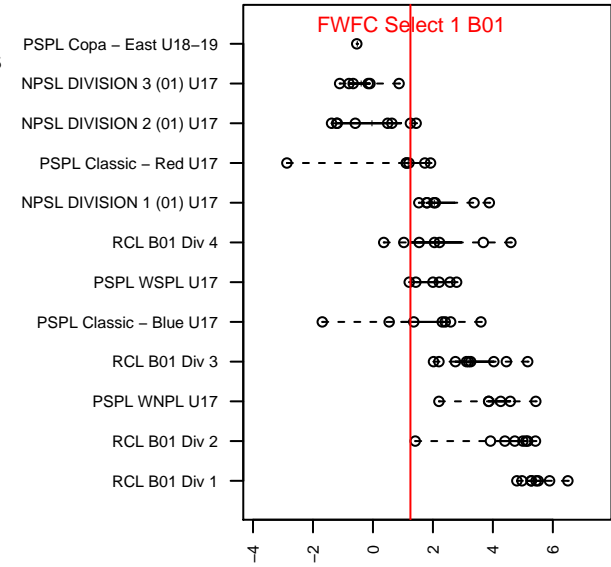

FWFC Select 1 B01

Federal Way FC
Federal Way, WA
B01 total strength=1414
attack=10.68 defense=6.61
fall league = NPSL DIVISION 2 (01) U17

alt names used:
FWFC Select Blanco
FWFC B01 Select Blanco

Venues played:
2017 Xtreme Cup BU17
2017 NPSL DIVISION 2 (01) U17

**attack and defense variance (black dot)
relative to other teams
and top 10 in region**

**attack and defense rating
relative to others at age
and all opponents in last 13 months**

Performance relative to 13 month average