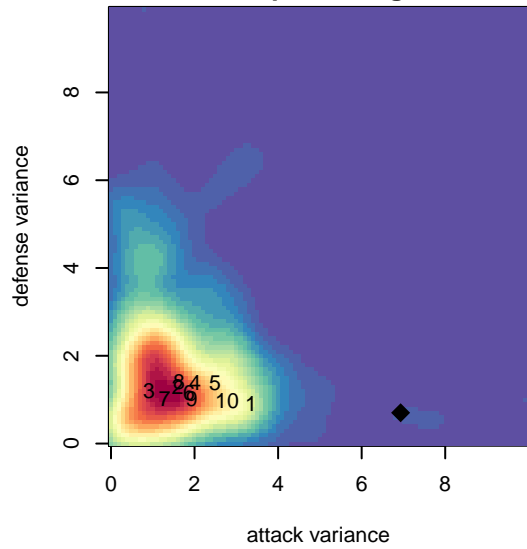

FWFC Select 1 B01

Federal Way FC
Federal Way, WA
B01 total strength=1414
attack=10.68 defense=6.61
fall league = NPSL DIVISION 2 (01) U17

alt names used:
FWFC Select Blanco
FWFC B01 Select Blanco

Venues played:
2017 Xtreme Cup BU17
2017 NPSL DIVISION 2 (01) U17

**attack and defense variance (black dot)
relative to other teams
and top 10 in region**

**attack and defense rating
relative to others at age
and all opponents in last 13 months**

Performance relative to 13 month average